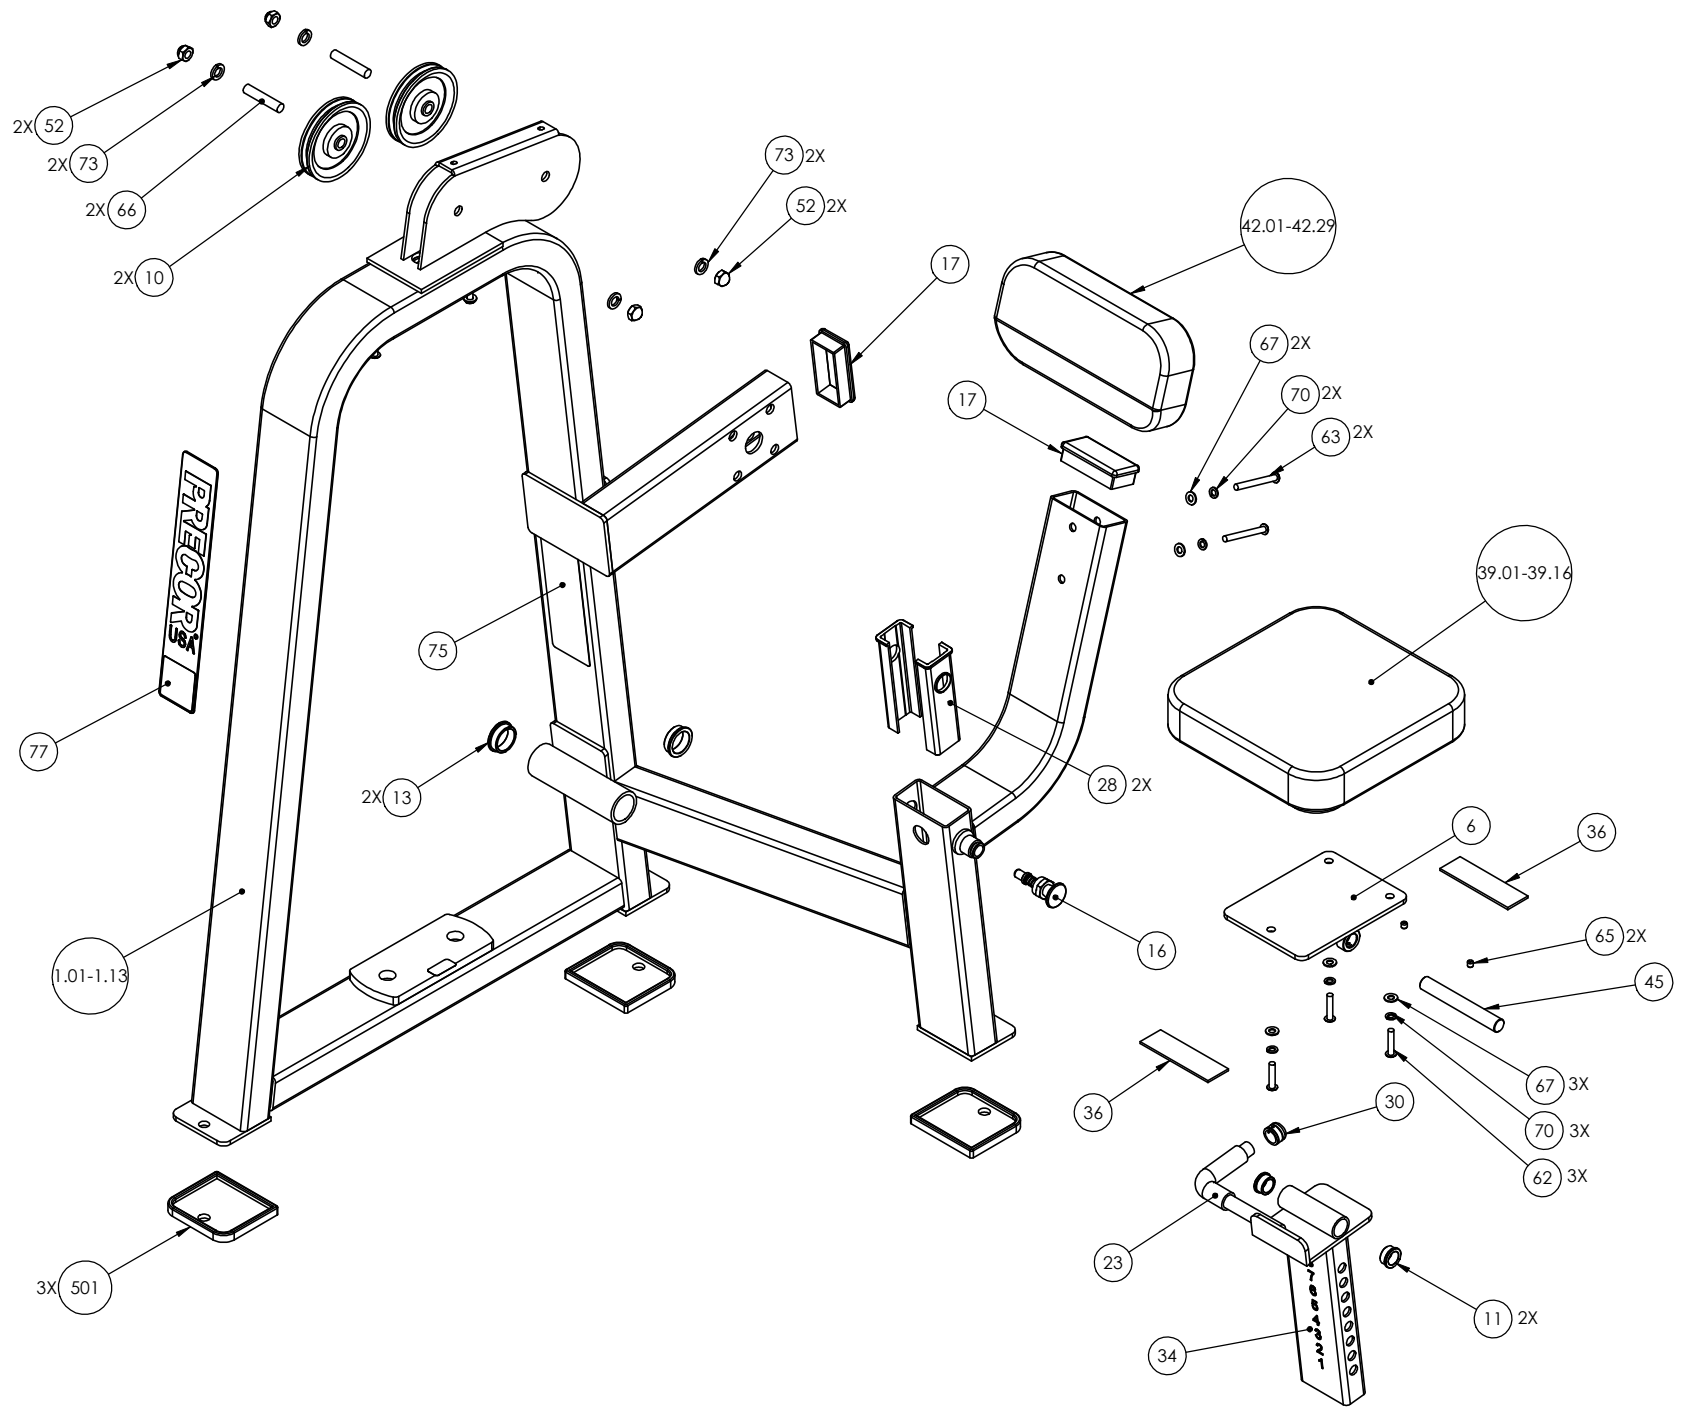

712	P/N : CW31346-101	SUBREV : A04
DRAWN BY : VLE	DATE : 07.28.08	SHEET 2 OF 4