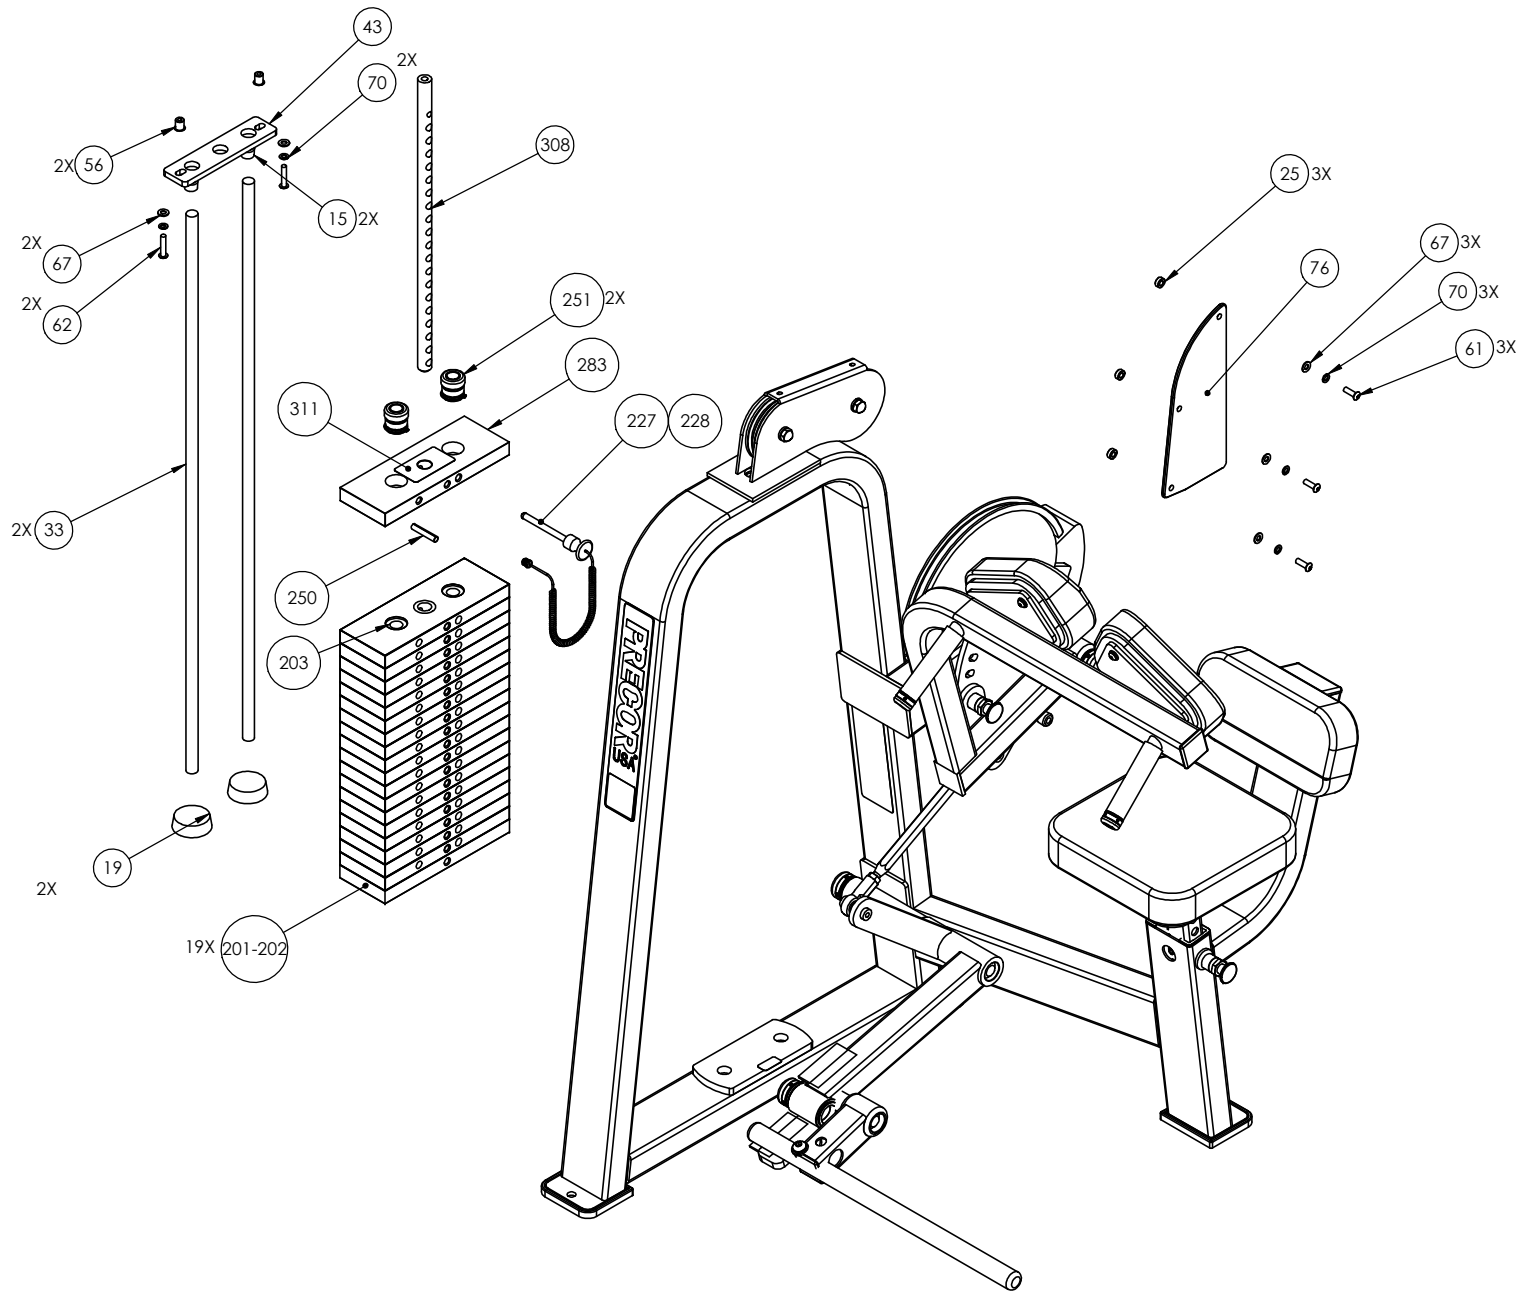

712	P/N : CW31346-101	SUBREV : A04
DRAWN BY : VLE	DATE : 07.28.08	SHEET 4 OF 4