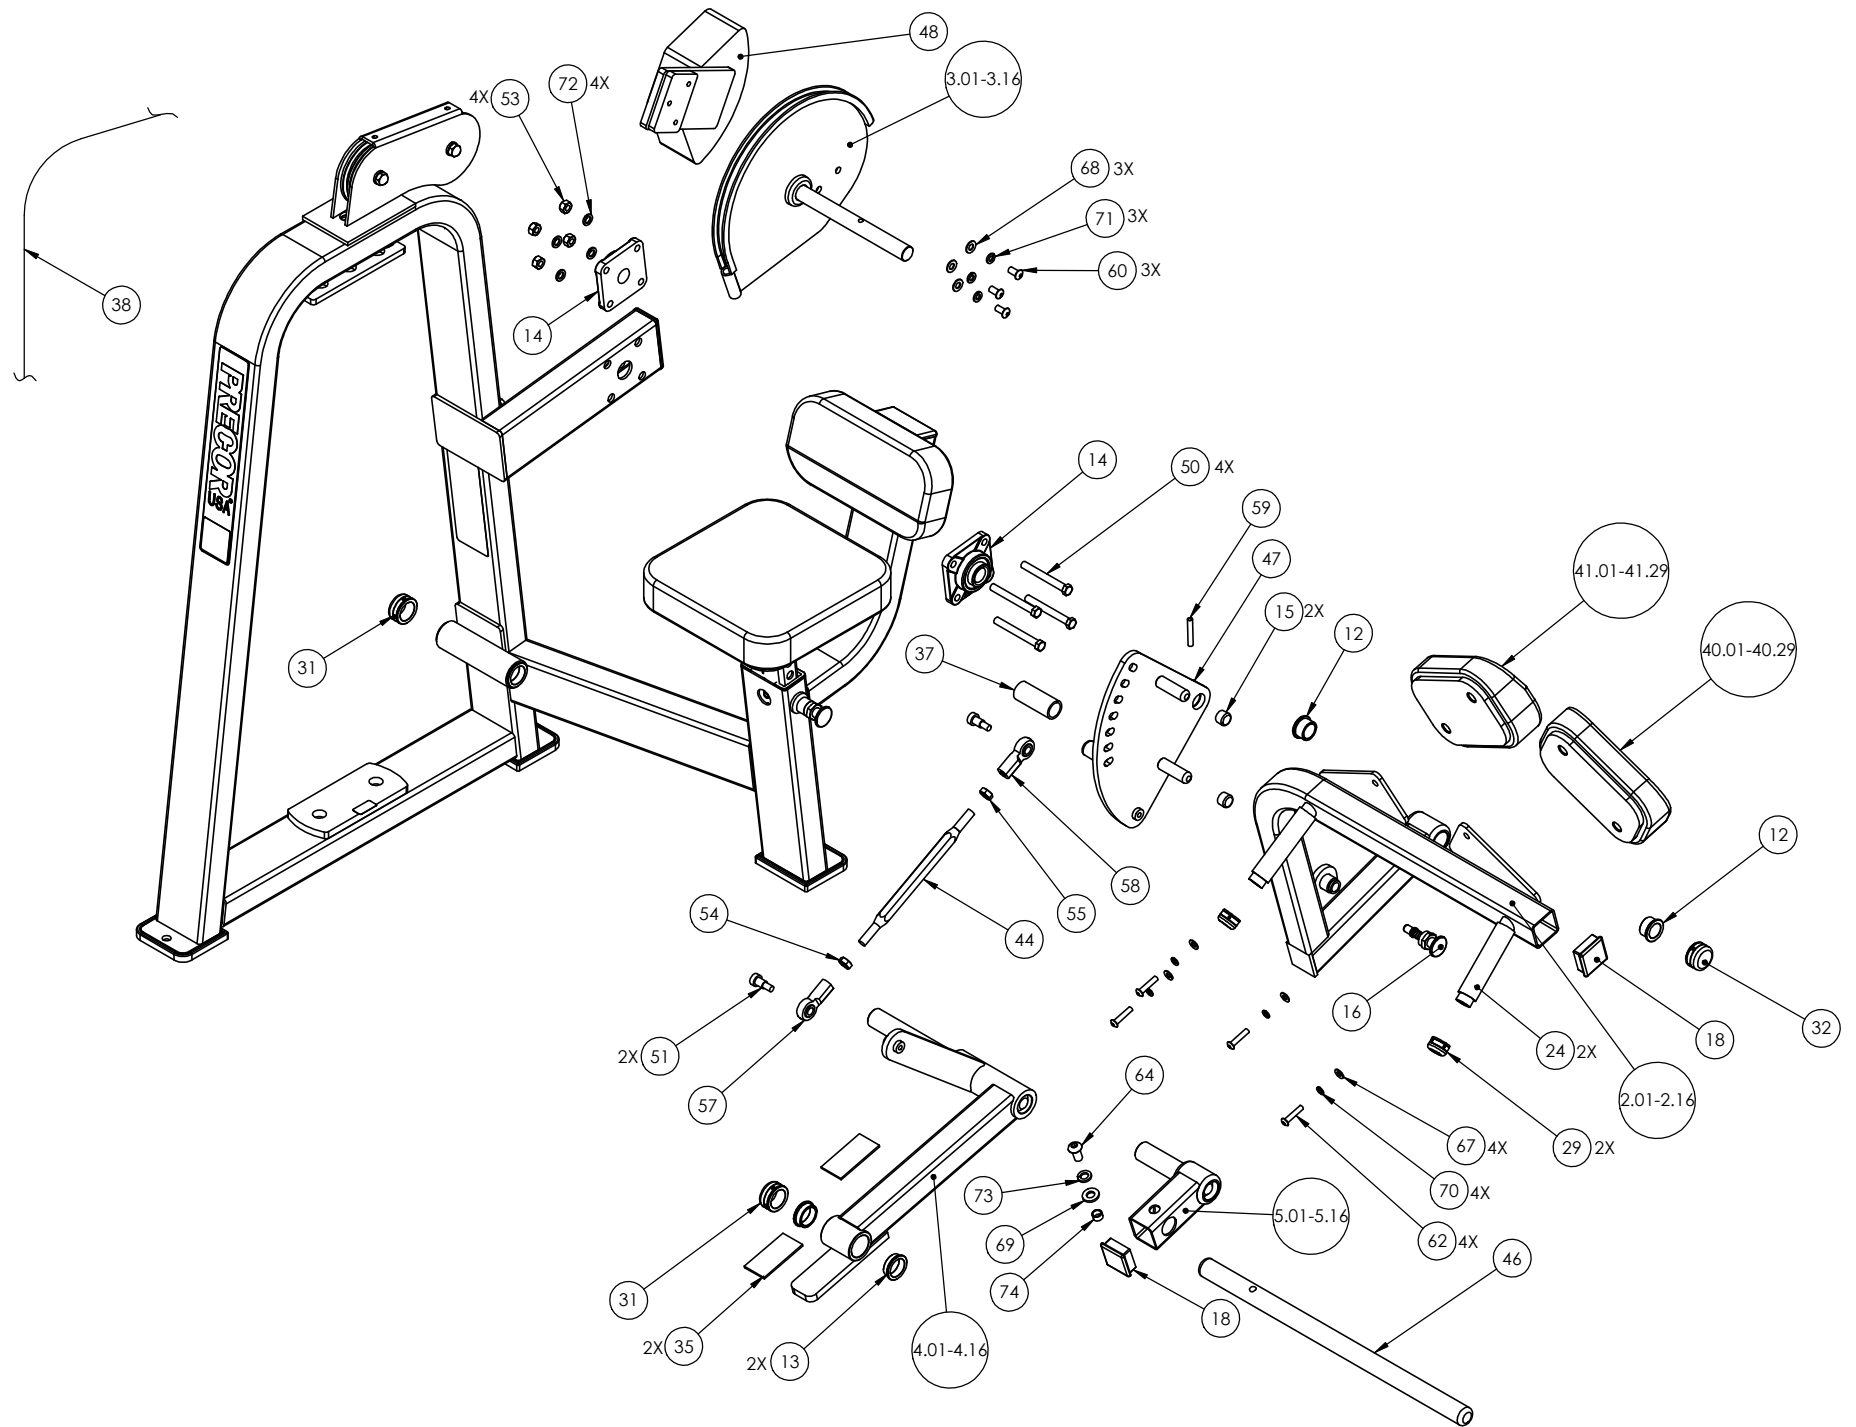

712	P/N : CW31346-101	SUBREV : A04
DRAWN BY : VLE	DATE : 07.28.08	SHEET 3 OF 4